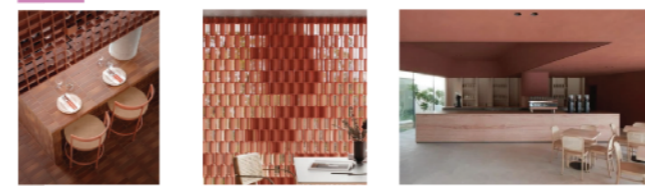

 **SKYPARK PLAN**
1:150

SPATIAL CONCEPT

AMPHITEATER
AMAPIAMO

BILLIARD AREA

CAFÉ

LONDON CLUB INDOOR

OFFICE AREA

SKYPARK
(3 on 3 Basketball Court, Table Tennis, Playground, Kiosk)

SECTION

- KIOSK
- NENGCOOK SKYPARK
- GARDEN BILLIARD
- TERRACING PLAZA
- INDOOR LONDON CLUB
- NENGCOOK CAFÉ
- OUTDOOR SEATING
- OFFICE
- RETAIL

- PLAYGROUND
- FLOATING JACUZZI
- RETAIL
- AMAPIANO GARDEN
- POOL PARTY
- MEZZANINE BILLIARD
- BILLIARD AREA
- VALET PARKING SERVICE