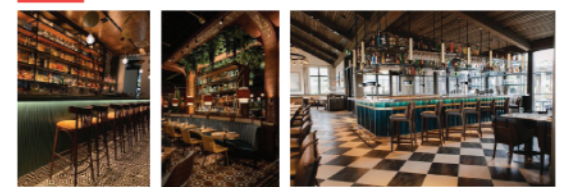

SKYPARK
(3 on 3 Basketball Court, Table Tennis, Playground, Kiosk)