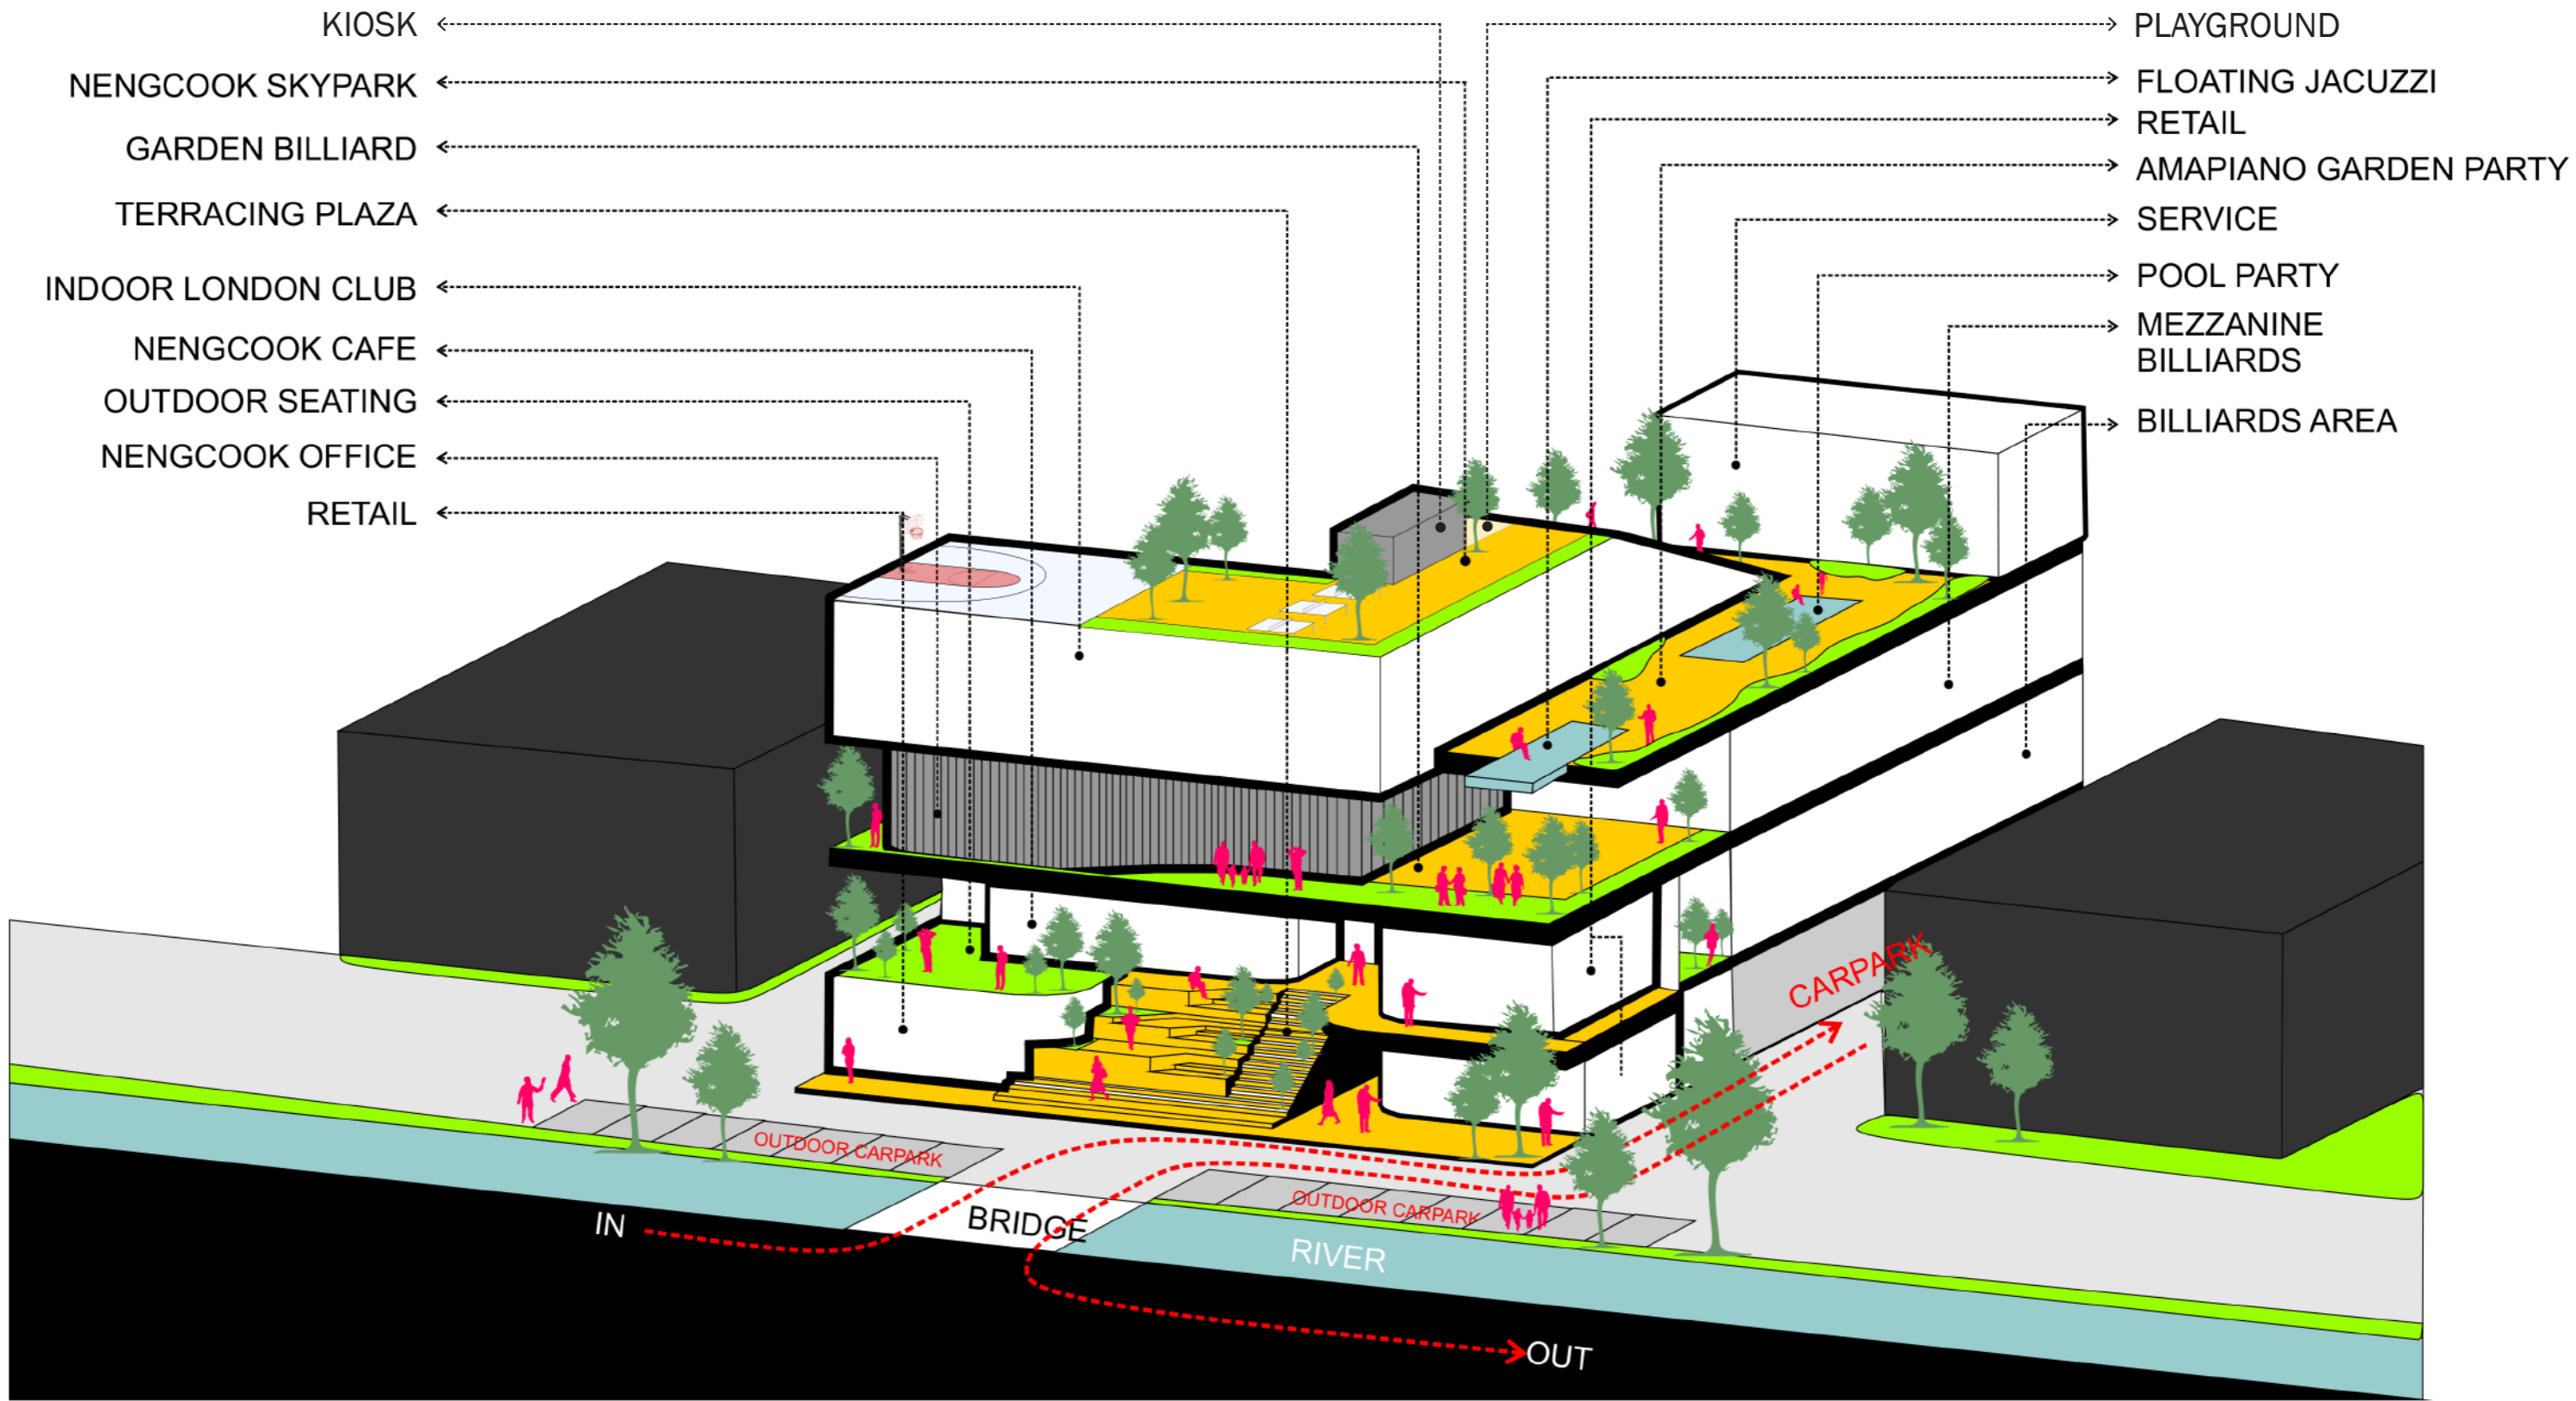

NENGCOOK, BSD

2nd Presentation

woso studio

2024.09.03

MOODBOARD

woso studio

NENGCOOK, BSD

woso studio

NENGCOOK, BSD

MASSING CONCEPT

woso studio

JL. GRIYA LOKA RAYA
-0.90

GROUND FLOOR PLAN

1:150

woso studio

JL. CEMARA RAYA
JL KOMPLEK RUMAH

POOL AREA

RETAIL

VISITOR LIFT

STAIRS

TOILET

SERVICE LIFT

PARKING

SERVICE AREA

SECTION

- KIOSK
- NENGCOOK SKYPARK
- GARDEN BILLIARD
- TERRACING PLAZA
- INDOOR LONDON CLUB
- NENGCOOK CAFÉ
- OUTDOOR SEATING
- OFFICE
- RETAIL

- PLAYGROUND
- FLOATING JACUZZI
- RETAIL
- AMAPIANO GARDEN
- POOL PARTY
- MEZZANINE BILLIARD
- BILLIARD AREA
- VALET PARKING SERVICE