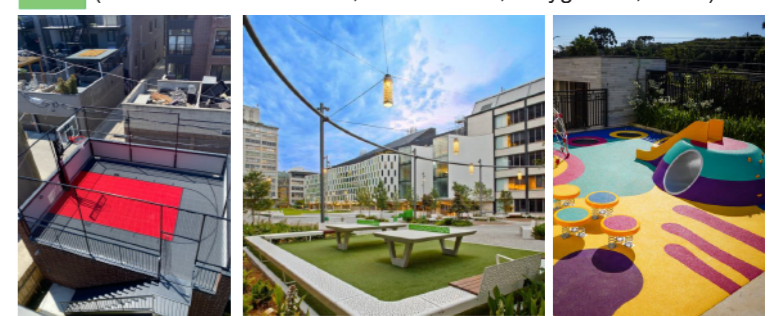

 **SKYPARK PLAN**
1:150

SPATIAL CONCEPT

AMPHITEATER
AMAPIAMO

BILLIARD AREA

CAFÉ

LONDON CLUB INDOOR

OFFICE AREA

SKYPARK
(3 on 3 Basketball Court, Table Tennis, Playground, Kiosk)

POOL AREA

RETAIL

VISITOR LIFT

STAIRS

TOILET

SERVICE LIFT

PARKING

SERVICE AREA

SECTION

- KIOSK
- NENGCOOK SKYPARK
- GARDEN BILLIARD
- TERRACING PLAZA
- INDOOR LONDON CLUB
- NENGCOOK CAFÉ
- OUTDOOR SEATING
- OFFICE
- RETAIL

- PLAYGROUND
- FLOATING JACUZZI
- RETAIL
- AMAPIANO GARDEN
- POOL PARTY
- MEZZANINE BILLIARD
- BILLIARD AREA
- VALET PARKING SERVICE