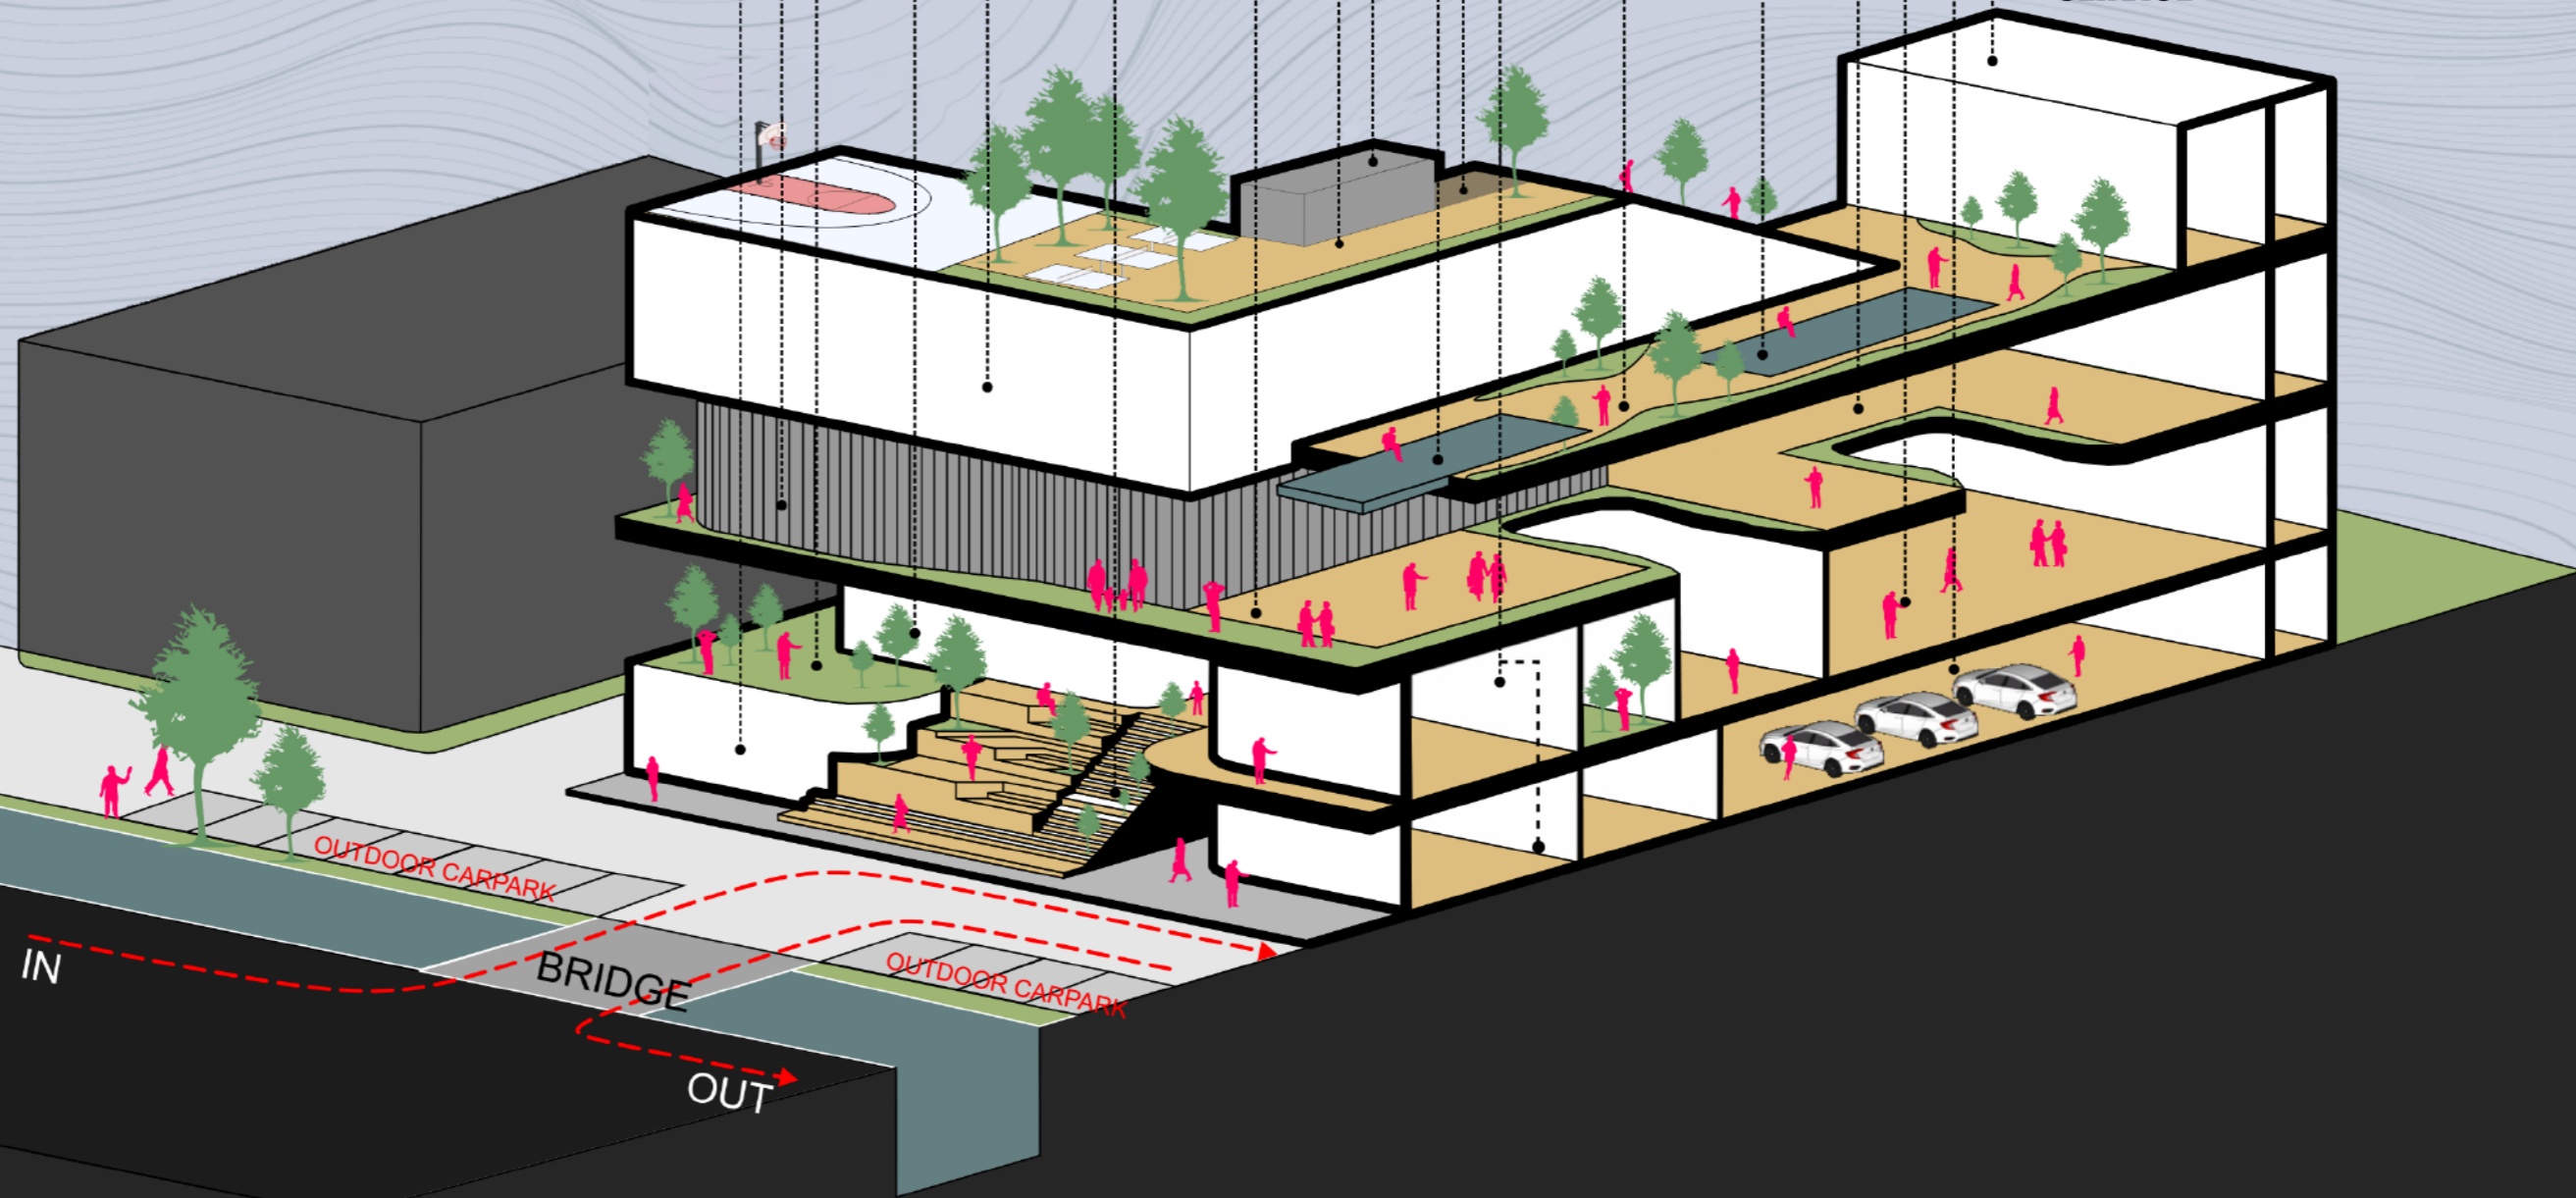

 **SKYPARK PLAN**
1:150

SPATIAL CONCEPT

AMPHITEATER
AMAPIAMO

BILLIARD AREA

CAFÉ

LONDON CLUB INDOOR

OFFICE AREA

SKYPARK
(3 on 3 Basketball Court, Table Tennis, Playground, Kiosk)

POOL AREA

RETAIL

VISITOR LIFT

STAIRS

TOILET

SERVICE LIFT

PARKING

SERVICE AREA

SECTION

- KIOSK
- NENGCOOK SKYPARK
- GARDEN BILLIARD
- TERRACING PLAZA
- INDOOR LONDON CLUB
- NENGCOOK CAFÉ
- OUTDOOR SEATING
- OFFICE
- RETAIL

- PLAYGROUND
- FLOATING JACUZZI
- RETAIL
- AMAPIANO GARDEN
- POOL PARTY
- MEZZANINE BILLIARD
- BILLIARD AREA
- VALET PARKING SERVICE