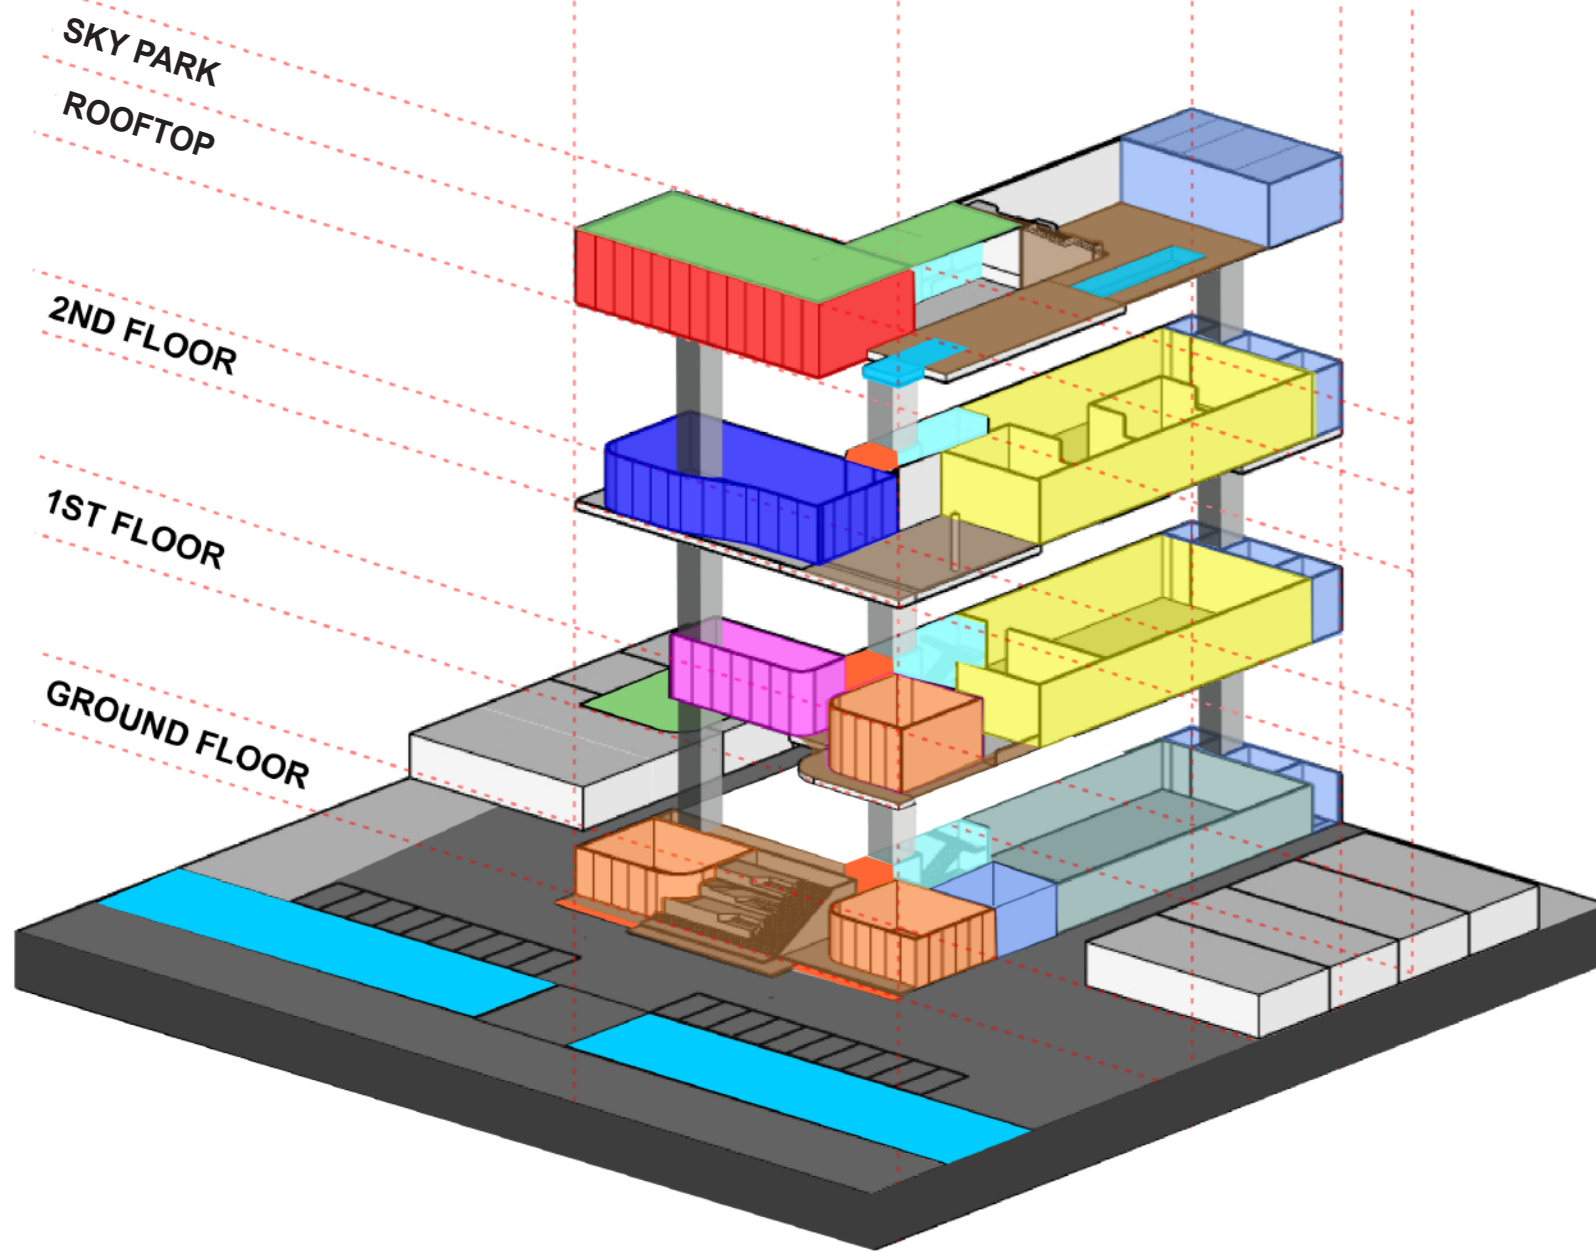

1:150

woso studio

JL. KOMPLEK RUMAH

JL. CEMARA RAYA

JL. GRIYA LOKA RAYA
-0.90

SEMPADAN SUNGAI

SUNGAI

TROTOAR
-1.00

 **SKYPARK PLAN**
1:150

SPATIAL CONCEPT

AMPHITEATER
AMAPIAMO

BILLIARD AREA

CAFÉ

LONDON CLUB INDOOR

OFFICE AREA

SKYPARK
(3 on 3 Basketball Court, Table Tennis, Playground, Kiosk)

POOL AREA

RETAIL

VISITOR LIFT

STAIRS

TOILET

SERVICE LIFT

PARKING

SERVICE AREA

SECTION

- KIOSK
- NENGCOOK SKYPARK
- GARDEN BILLIARD
- TERRACING PLAZA
- INDOOR LONDON CLUB
- NENGCOOK CAFÉ
- OUTDOOR SEATING
- OFFICE
- RETAIL

- PLAYGROUND
- FLOATING JACUZZI
- RETAIL
- AMAPIANO GARDEN
- POOL PARTY
- MEZZANINE BILLIARD
- BILLIARD AREA
- VALET PARKING SERVICE